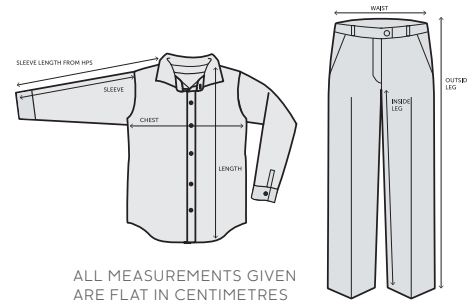

ALL MEASUREMENTS GIVEN ARE FLAT IN CENTIMETRES

POLO SHIRTS/ T-SHIRTS											
H020	ROLL NECK TOP	S	M	L	XL	2XL				Tot	
	Half chest	50.0	53.0	56.0	60.0	64.0				+/-1.5	
	Length	71.0	73.0	75.0	77.0	80.0				+/-2.0	
	Sleeve length	59.0	61.0	63.0	65.0	67.0				+/-1.5	
H024	HI COOL PERFORMANCE TSHIRT	XS	S	M	L	XL	2XL	3XL	4XL	Tot	
	Half chest	47	50	53	56	59	62	65	68	+/-1.5	
	Length	68	70	72	74	76	78	80	82	+/-2.0	
	Sleeve length	21	22	23	24	25	26	27	28	+/-1.5	
H100 / H150	CLASSIC COTTON / DOUBLE TIPPING COTTON POLO SHIRTS	XS	S	M	L	XL	2XL	3XL			
	Half chest	47.0	50.5	54.0	57.5	61.0	65.0	69.0	+/-1.5		
	Length	68.5	70.5	72.5	74.5	76.5	78.5	80.5	+/-2.0		
	Sleeve length	23.0	24.0	24.5	25.0	25.5	26.0	26.5	+/-1.5		
H101	MEN'S MICRO-FINE COTTON PIQUE POLO SHIRT	XS	S	M	L	XL	2XL	3XL	4XL	5XL	
	Half chest	46.5	50.0	53.5	57.0	60.5	64.5	68.0	72.0	75.5	
	Length	69.5	71.5	73.5	75.5	77.5	79.5	81.5	84.0	86.5	
	Sleeve length	22.5	23.0	23.5	24.0	24.5	25.5	26.0	27.0	27.5	
										+/-2	
H102	LADIES' MICRO-FINE COTTON PIQUE POLO SHIRT	XXS	XS	S	M	L	XL	2XL			
	Half chest	39.5	42.0	45.5	49.0	52.5	56.0	59.5	+/-1.5		
	Length	62.0	63.0	64.0	65.0	66.0	67.0	68.0	+/-2.0		
	Sleeve length	12.0	13.0	14.0	15.0	16.0	17.0	18.0	+/-1.0		
H105	LONG SLEEVED PIQUE POLO SHIRT	S	M	L	XL	2XL				Tot	
	Half chest	48.0	53.0	57.5	61.0	65.0				+/-1.5	
	Body length	68.0	73.0	76.0	79.0	82.0				+/-2.0	
	Sleeve length inc' cuff	62.0	63.5	64.5	65.5	66.5				+/-2	
H121	LADIES' CLASSIC COTTON POLO SHIRT	S/10	M/12	L/14	XL/16	2XL/18				Tot	
	Half chest	49.5	52.0	54.5	57.0	61.0				+/-1.5	
	Length	62.0	64.5	67.0	69.5	72.0				+/-2.0	
	Sleeve length	23.0	23.0	24.0	24.0	24.0				+/-1.5	
H150	DOUBLE TIPPED PIQUE POLO SHIRT	S	M	L	XL	2XL				Tot	
	Half chest	50.5	54.0	57.5	61.0	65.0				+/-2.0	
	Length	70.5	72.5	74.5	76.5	78.5				+/-1.5	
	Sleeve Length	24.0	24.5	25.0	25.5	26.0					
H305	STRETCH POLO SHIRT	S	M	L	XL	2XL				Tot	
	Half chest	47.0	52.0	57.0	60.0	64.0				+/-1.5	
	Length	68.0	72.0	76.0	78.0	81.0				+/-2.0	
	Sleeve length	24.0	24.0	24.5	25.0	25.0				+/-1.5	
H400	65% POLYESTER 35% COTTON POLO SHIRT	XS	S	M	L	XL	2XL	3XL	4XL	5XL	
	Half chest	46.0	49.0	52.5	56.5	60.0	64.0	68.0	71.5	75.0	
	Length	66.0	69.0	72.0	74.0	76.0	78.0	80.0	83.0	85.5	
	Sleeve length	22.5	24.0	24.5	25.0	25.0	25.0	25.0	25.5	25.5	
H401	LADIES' 65% POLYESTER 35% COTTON POLO SHIRT	XS/8	S/10	M/12	L/14	XL/16	2XL/18	3XL/20			
	Half chest	46.0	48.0	51.0	54.0	57.0	59.0	62.0	+/-1.5		
	Length	62.5	63.5	65.0	66.0	67.0	68.0	69.0	+/-2.0		
	Sleeve length	21.0	22.0	23.0	24.0	24.0	24.0	24.0	+/-1.5		
H410	ULTIMATE 65/35 POLO SHIRT	S	M	L	XL	2XL	3XL	4XL			
	Half chest	48.5	52.5	57.5	61.0	64.5	68.5	72.5	+/-1.5		
	Length	68.0	71.0	74.0	77.0	79.5	81.5	84.5	+/-2.0		
	Sleeve length	24.0	24.5	25.0	25.0	25.0	25.0	25.5	+/-1.5		
H460	MEN'S STRETCH POLO SHIRT + WICK FINISH	XS	S	M	L	XL	2XL	3XL			
	Half chest	44.0	47.5	51.0	54.5	58.0	62.0	65.5	+/-1.5		
	Length	68.0	70.0	72.0	74.0	76.0	78.0	80.0	+/-2.0		
	Sleeve length	21.0	21.5	22.0	22.5	23.0	24.0	24.5	+/-1.5		
H461	LADIES' STRETCH POLO SHIRT + WICK FINISH	XS	S	M	L	XL	2XL			Tot	
	Half chest	39.0	42.5	46.0	49.5	53.0	56.5			+/-1.5	
	Length	60.0	62.0	64.0	66.0	68.0	70.0			+/-2.0	
	Sleeve length	15.0	15.5	16.0	16.5	17.0	17.5			+/-1	
H465	RECYCLED POLYESTER POLOSHIRT	XS	S	M	L	XL	2XL	3XL	4XL	Tot	
	Half chest	48	51	54	57	60	63	66	69	+/-1.5	
	Length	68	70	72	74	76	78	80	82	+/-2	
	Sleeve length	20.5	21	21.5	22	22.5	23	23.5	24	+/-1	
H473	COOLPLUS® TEXTURED STRIPE POLO SHIRT	S	M	L	XL	2XL				Tot	
	Half chest	50.0	53.0	56.0	59.0	62.0				+/-1.5	
	Length	69.0	72.0	75.0	77.0	80.0				+/-2.0	
	Sleeve length	22.5	23.0	23.5	24.0	24.5				+/-1.5	
H475	COOLPLUS® PIQUE POLO SHIRT	XXS	XS	S	M	L	XL	2XL	3XL	4XL	5XL
	Half chest	44.0	47.0	50.0	53.0	56.0	59.0	62.5	66.0	69.5	73.5
	Length	66.0	68.0	70.0	72.0	74.0	75.0	76.0	77.0	78.0	79.0
	Sleeve length	22.0	23.0	24.0	24.5	25.0	25.0	25.5	25.5	26.0	26.5
H476	LADIES' COOLPLUS® PIQUE POLO SHIRT	XS/8	S/10	M/12	L/14	XL/16	2XL/18	3XL/20			
	Half chest	43.0	45.5	48.5	51.5	54.5	57.5	60.0	+/-1.5		
	Length	61.5	63.0	65.0	67.0	69.0	71.0	73.0	+/-2.0		
	Sleeve length	14.0	14.5	15.0	16.0	17.0	18.0	19.0	+/-1.0		
H478	UNISEX COOLPLUS® LONG SLEEVE PIQUE POLO SHIRT	XXS	XS	S	M	L	XL	2XL	3XL	4XL	Tot
	Half chest	44.0	47.0	50.0	53.0	56.0	59.0	62.0	65.0	68.0	+/-1.5
	Length	69.0	71.0	73.0	75.0	77.0	78.0	79.0	80.0	81.0	+/-2.0
	Sleeve length	59.0	60.0	61.0	62.0	63.0	64.0	65.0	66.0	67.0	+/-1.5
H482	COOLPLUS® DOUBLE TIPPED PIQUE POLO SHIRT	XS	S	M	L	XL	2XL	3XL			Tot
	Half chest	47.0	50.0	53.0	56.0	59.0	62.0	65.0			+/-1.5
	Length	68.0	70.0	72.0	74.0	75.0	76.0	77.0			+/-2.0
	Sleeve length	23.5	24.0	24.5	25.0	25.5	26.0	26.5			+/-1.5